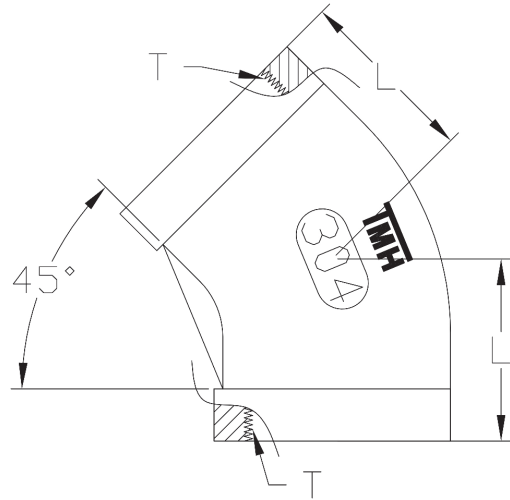

304/316 Stainless Steel Fitting

304/316 Elbow 45°

Specification	Model No.	L	Thread-BSPT				
1/4	AC30022	14	11.4				
3/8	AC30033	14.5	15				
1/2	AC30044	17.5	18.6				
3/4	AC30066	21	24.1				
1"	AC31010	23	30.3				
1-1/4"	AC31212	29	39				
1-1/2"	AC31414	29	44.9				
2"	AC32020	34.5	56.7				